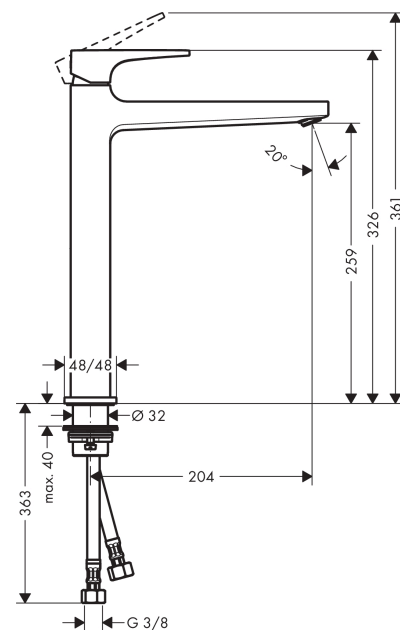

Metropol

Single lever basin mixer 260 with lever handle for washbowls with push-open waste set

Surfaces: **Brushed Black Chrome** Article Number: **32512340**

Description

product features

- consists of: single lever basin mixer, waste set
- ComfortZone 260
- projection 204 mm
- spray type: normal spray
- maximum flow rate at 3 bar: 5 l/min
- ceramic cartridge
- temperature limitation adjustable
- suitable for continuous flow water heaters
- push-open waste set G 1¼
- material waste set: metal
- connection type: G ¾ connections
- connection dimension: DN15

Technology

Design awards

Product image

Scale drawing

Flowchart

Metropol
Single lever basin mixer 260 with lever handle for washbowls with push-open waste set
 Surfaces: **Brushed Black Chrome** Article Number: **32512340**

Exploded Drawing

Year of production: >04/20

Metropol

Single lever basin mixer 260 with lever handle for washbowls with push-open waste set

Surfaces: **Brushed Black Chrome** Article Number: **32512340**

Spare part list

Year of production: >04/20

Pos.	Description	Article Number	Price	PU
1	handle	92995340	-	1
2	screw cover	95704000	-	1
3	flange	92625340	-	1
4	nut	92689000	-	1
5	O-ring 27x1,5	92527000	-	1
6	O-ring 25x1,5	98146000	-	1
7	cartridge, assy	97685000	-	1
8	seal	98865000	-	1
9	adapter for cartridge	92628000	-	1
10	adapter for cartridge	98866000	-	1
11	O-ring 23x2	98398000	-	1
12	aerator M24x1 (5 l/min)	92996000	-	1
13	service tool	95661000	-	1
14	O-ring 32x1,5	92936000	-	1
15	escutcheon	93048340	-	1
16	fixing set (Ø 32)	13961000	-	1
17	flat seal	98749000	-	1
18	lever collar	97548000	-	1
19	connection hose 600 mm M8x0,75 G3/8	96556000	-	1
20	O-ring 6,6x1,6	93019000	-	1
a	fixation extension 35 mm	13898000	-	1