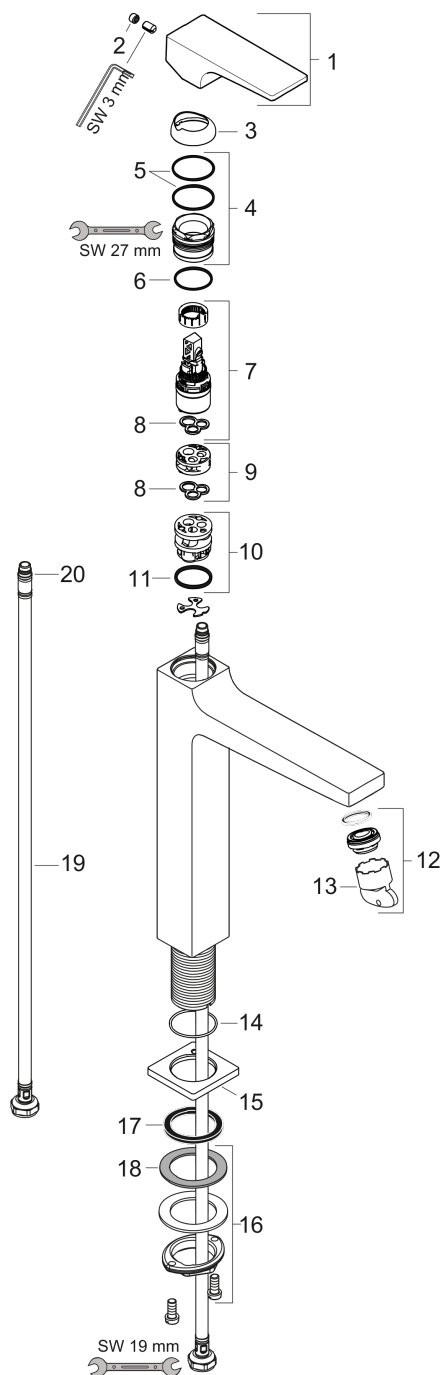

Metropol

Single lever basin mixer 260 with lever handle for washbowls with push-open waste set

Surfaces: **Brushed Black Chrome** Article Number: **32512340**

Description

product features

- consists of: single lever basin mixer, waste set
- ComfortZone 260
- projection 204 mm
- spray type: normal spray
- maximum flow rate at 3 bar: 5 l/min
- ceramic cartridge
- temperature limitation adjustable
- suitable for continuous flow water heaters
- push-open waste set G 1¼
- material waste set: metal
- connection type: G ¾ connections
- connection dimension: DN15

Technology

Design awards

Product image

Scale drawing

Flowchart

Metropol
Single lever basin mixer 260 with lever handle for washbowls with push-open waste set
 Surfaces: **Brushed Black Chrome** Article Number: **32512340**

Exploded Drawing

Year of production: >04/20

Metropol

Single lever basin mixer 260 with lever handle for washbowls with push-open waste set

Surfaces: **Brushed Black Chrome** Article Number: **32512340**

Spare part list

Year of production: >04/20

Pos.	Description	Article Number	Price	PU
1	handle	92995340	-	1
2	screw cover	95704000	-	1
3	flange	92625340	-	1
4	nut	92689000	-	1
5	O-ring 27x1,5	92527000	-	1
6	O-ring 25x1,5	98146000	-	1
7	cartridge, assy	97685000	-	1
8	seal	98865000	-	1
9	adapter for cartridge	92628000	-	1
10	adapter for cartridge	98866000	-	1
11	O-ring 23x2	98398000	-	1
12	aerator M24x1 (5 l/min)	92996000	-	1
13	service tool	95661000	-	1
14	O-ring 32x1,5	92936000	-	1
15	escutcheon	93048340	-	1
16	fixing set (Ø 32)	13961000	-	1
17	flat seal	98749000	-	1
18	lever collar	97548000	-	1
19	connection hose 600 mm M8x0,75 G3/8	96556000	-	1
20	O-ring 6,6x1,6	93019000	-	1
a	fixation extension 35 mm	13898000	-	1