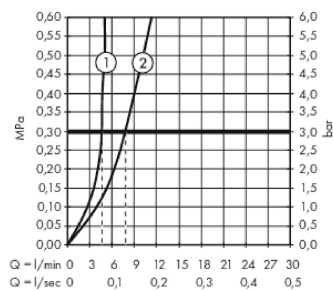

Metropol

Single lever basin mixer 260 with lever handle for washbowls with push-open waste set

Surfaces: **Brushed Black Chrome** Article Number: **32512340**

Description

product features

- consists of: single lever basin mixer, waste set
- ComfortZone 260
- projection 204 mm
- spray type: normal spray
- maximum flow rate at 3 bar: 5 l/min
- ceramic cartridge
- temperature limitation adjustable
- suitable for continuous flow water heaters
- push-open waste set G 1¼
- material waste set: metal
- connection type: G ¾ connections
- connection dimension: DN15

Technology

Design awards

Product image

Scale drawing

Flowchart

Metropol
Single lever basin mixer 260 with lever handle for washbowls with push-open waste set
 Surfaces: **Brushed Black Chrome** Article Number: **32512340**

Exploded Drawing

Year of production: >04/20

Metropol

Single lever basin mixer 260 with lever handle for washbowls with push-open waste set

Surfaces: **Brushed Black Chrome** Article Number: **32512340**

Spare part list